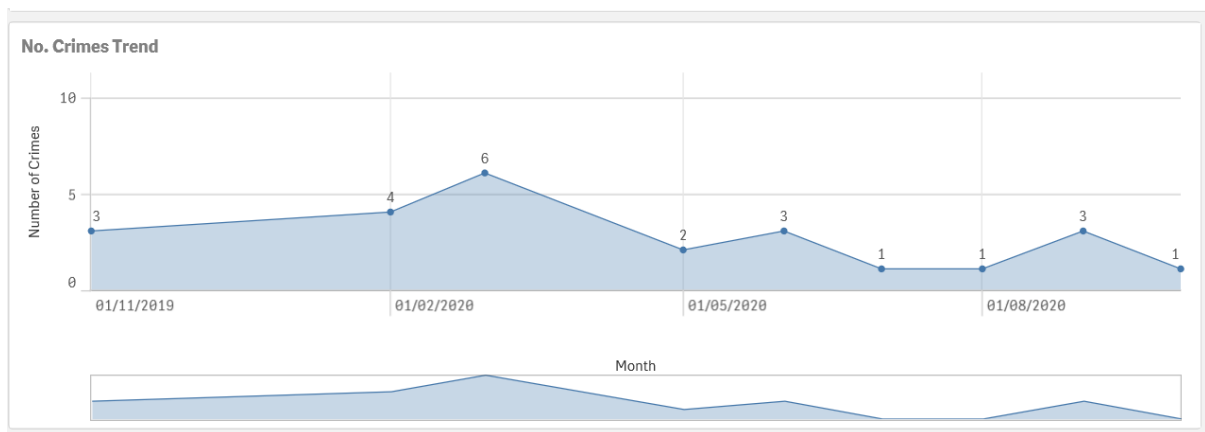

PARISH COUNCIL MTG: Pitcombe and Hadspen 13 Oct 20

Number of Crimes by Offence Type: Sep/Oct 2020

Arson and Criminal Damage	
Other Criminal Damage to a Motor Vehicle	
Burglary	
Drug Offences	
Miscellaneous Crimes Against Society	
Non Recordable	
Possession of Weapons	
Public Order Offences	
Robbery	
Sexual Offences	
Theft	4
Vehicle Offences	
Violence against the Person	
Total Crimes	4

Number of Crimes Trend

CURRENT PACT PRIORITIES:

Rural Crime – Regular patrols of area by NH Team and Response Officers

FUTURE PACT PRIORITIES:

Rural Crime – Regular patrols of area by NH Team and Response Officers?

CRIME TRENDS

Opportunist thieves are still touring the area looking for unlocked or poorly secured sheds and garages. They want your power tools, chain saws, mowers and similar items. There is still an ongoing spate of van breaks at the moment targeting workman’s tools.

ANY QUESTIONS OR ISSUES?